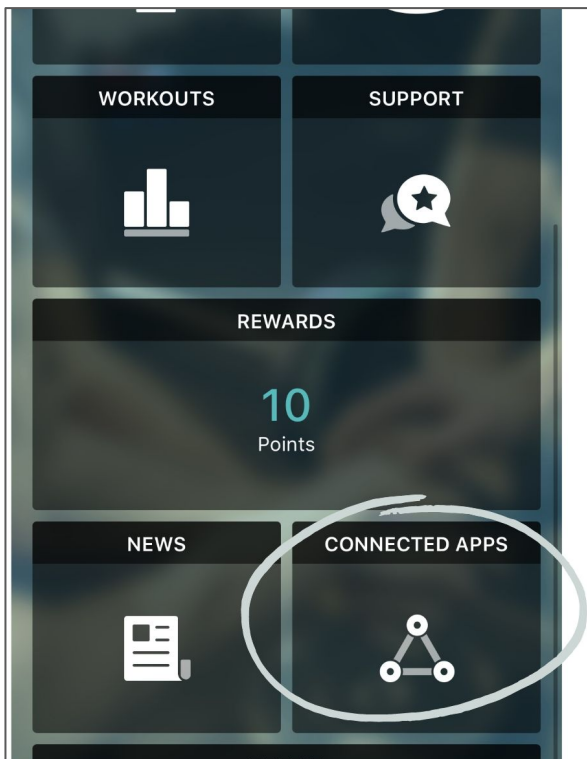

How to Connect External Apps

Step 1

Step 2

- Click on the "Connected Apps" tile on the app.
- Turn on the toggle on the right to sync the YMCA app with other apps on your device.