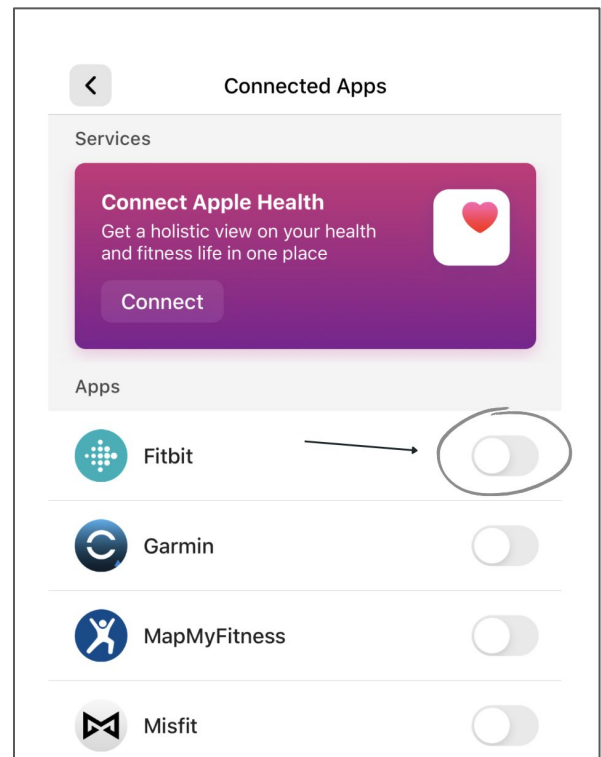

How to Connect External Apps

Step 1

Step 2

- Click on the "Connected Apps" tile on the app.
- Turn on the toggle on the right to sync the YMCA app with other apps on your device.